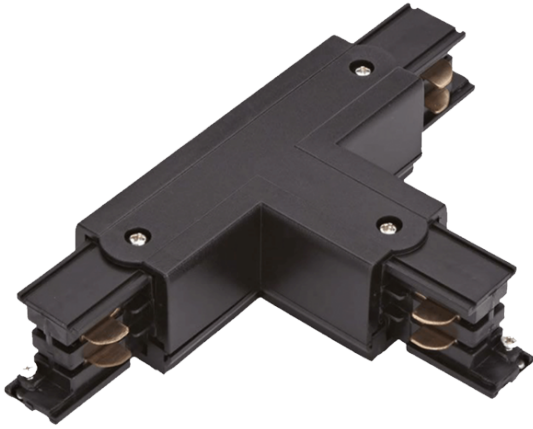

# TRACKLIGHT RAIL T CONNECTOR SSB-W32 righ-2

TRACKLIGHT RAIL T CONNECTOR SSB-W32 righ-2

€ 8,25

TRACKLIGHT RAIL T CONNECTOR SSB-W32 righ-2